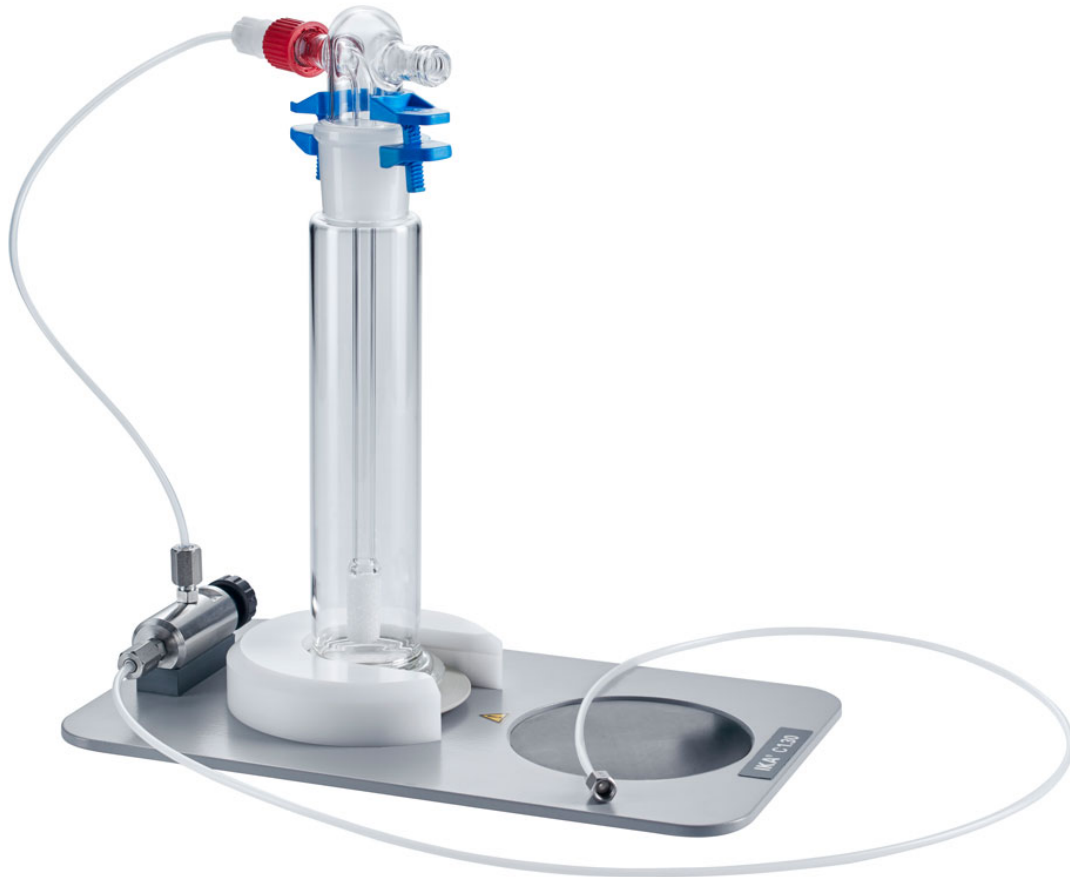

IKA

designed for scientists

C 1.30 Venting station

/// Data Sheet

www.ika.com

Subject to technical changes

IKAworlwide

IKAworlwide /// #lookattheblue

@IKAworlwide

designed for scientists

Technical Data

Dimensions (W x H x D) [mm]	150 x 250 x 250
Weight [kg]	1.94