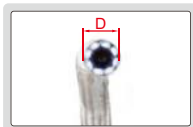

ATTENTION: THE CABLE CAN BE BENT BUT CAN'T BE SET AT A FIXED SHAPE

**STEEL WIRE WEAVED CABLE
RESISTANCE TO BREAK AND WEAR**

**IP65
WATERPROOF**

MANUAL 360° SWIVEL VIDEOSCOPIES

bend in any direction

360° swivel in clockwise and counter-clockwise

bend within $\pm 120^\circ$

lens with LED adjustable illumination

focus distance

angle of view: 100°

base (optional)

STANDARD DELIVERY

Main unit	1pc
Cable with lens	1pc
8G SD card	1pc
AC/DC adapter	1pc
Video output cable	1pc
USB cable	1pc

OPTIONAL ACCESSORY

Base	ISV-2000D-BASE
------	----------------

ISV-2000D

SPECIFICATION

Code	ISV-2002D	ISV-2000D	ISV-2001D	ISV-3002D	ISV-3000D	ISV-3001D	
Lens	diameter (D)	6.5mm			4.5mm		
	focus distance (F)	15mm~∞			8~80mm		
	illumination	8pcs LED			6pcs LED		
	pixel	0.3M					
	resolution	640x480					
	dust/waterproof	IP65					
	bend control	manual joystick					
Cable	length	1m	1.5m	3m	1m	1.5m	3m
	type	steel wire weaved cable					
Main unit	function	take picture, take video					
	file format	picture: JPG, video: AVI					
	image process	brightness, image quality zoom (1X, 2X, 3X, 4X, 5X)					
	memory	8G SD card					
	output	TV, USB					
power supply	rechargeable battery (for 2 hours working) AC/DC adapter (for continuous working)						
Weight	600g	650g	800g	550g	600g	700g	