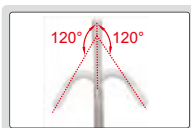

ATTENTION: THE CABLE CAN BE BENT BUT CAN'T BE SET AT A FIXED SHAPE

**STEEL WIRE WEAVED CABLE
RESISTANCE TO BREAK AND WEAR**

**IP65
WATERPROOF**

MANUAL 360° SWIVEL VIDEOSCOPIES

bend in any direction

360° swivel in clockwise and counter-clockwise

bend within $\pm 120^\circ$

lens with LED adjustable illumination

focus distance

angle of view: 100°

base (optional)

STANDARD DELIVERY

Main unit	1pc
Cable with lens	1pc
8G SD card	1pc
AC/DC adapter	1pc
Video output cable	1pc
USB cable	1pc

OPTIONAL ACCESSORY

Base	ISV-2000D-BASE
------	----------------

ISV-2000D

SPECIFICATION

Code	ISV-2002D	ISV-2000D	ISV-2001D	ISV-3002D	ISV-3000D	ISV-3001D	
Lens	diameter (D)	6.5mm			4.5mm		
	focus distance (F)	15mm~∞			8~80mm		
	illumination	8pcs LED			6pcs LED		
	pixel	0.3M					
	resolution	640x480					
	dust/waterproof	IP65					
	bend control	manual joystick					
Cable	length	1m	1.5m	3m	1m	1.5m	3m
	type	steel wire weaved cable					
Main unit	function	take picture, take video					
	file format	picture: JPG, video: AVI					
	image process	brightness, image quality zoom (1X, 2X, 3X, 4X, 5X)					
	memory	8G SD card					
	output	TV, USB					
power supply	rechargeable battery (for 2 hours working) AC/DC adapter (for continuous working)						
Weight	600g	650g	800g	550g	600g	700g	