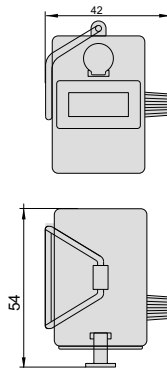

# HAND COUNTER CODE 7601-4

- Rotate back to zero

## SPECIFICATION

Code	Number of digits	Range
7601-4	4	0-9999

Unit: mm